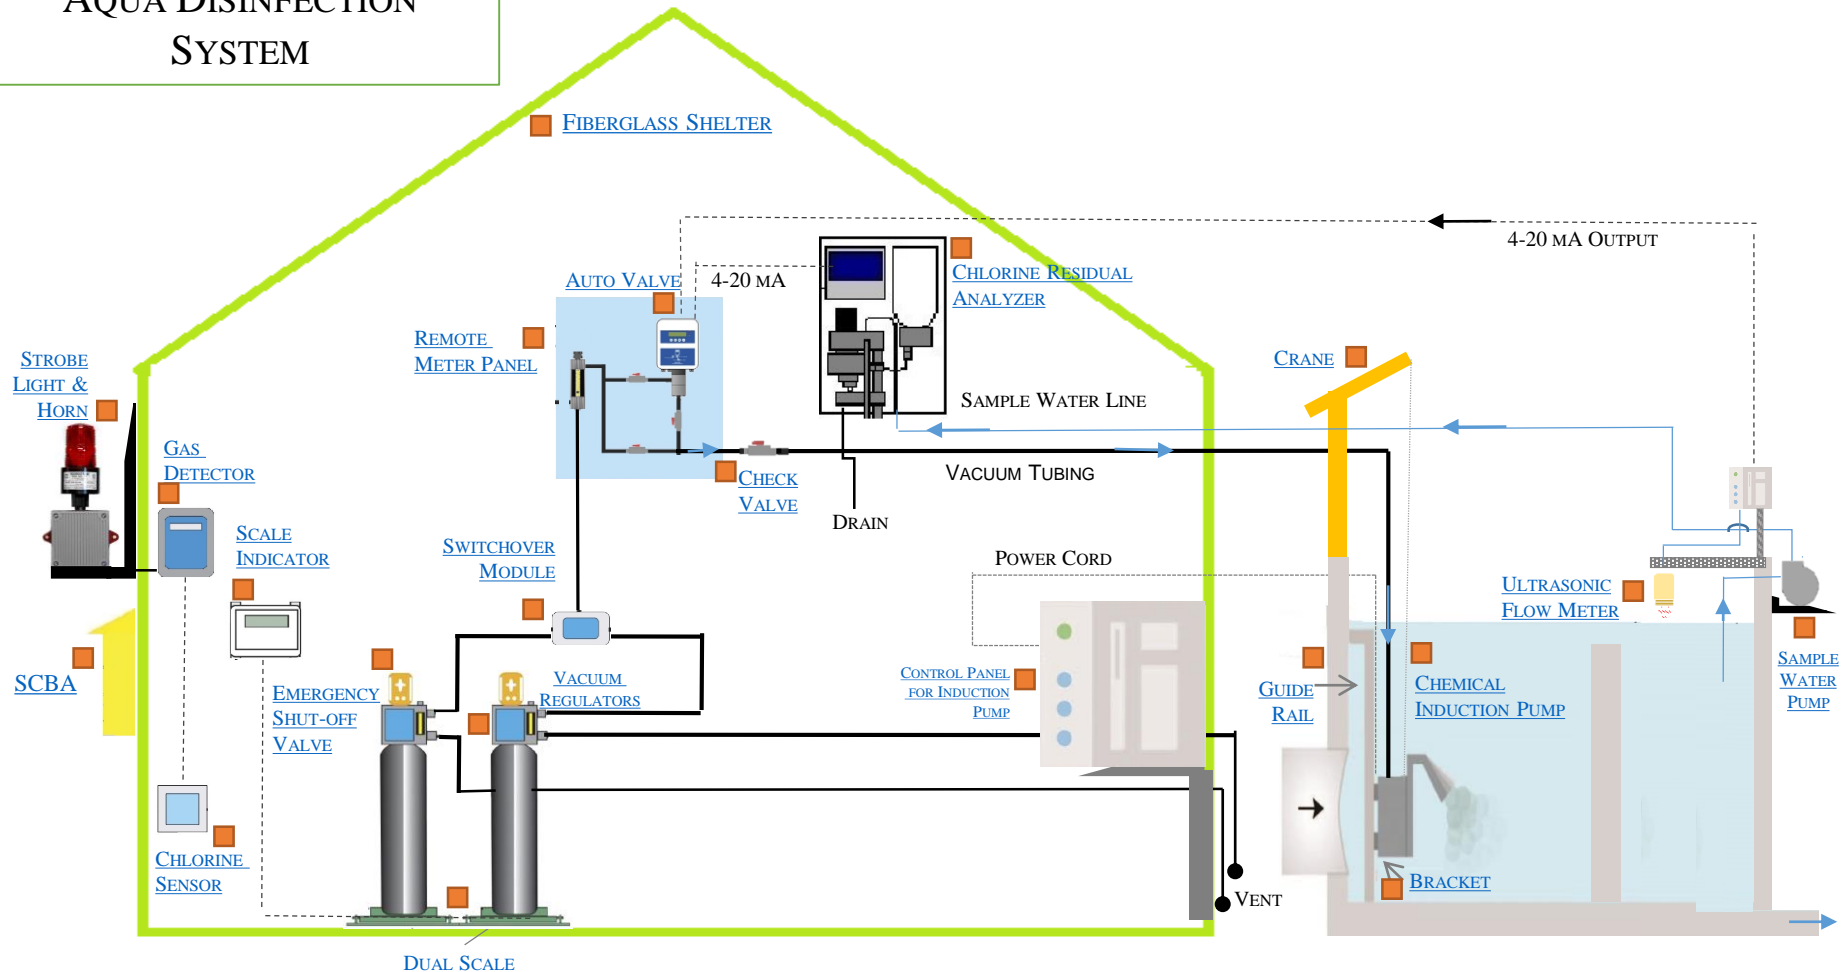

WASTEWATER DRAWING

WITH 150 LB CYLINDERS

COMPONENTS SOLD BY
AQUA DISINFECTION
SYSTEM

Water Chlorination and De-Chlorination Systems