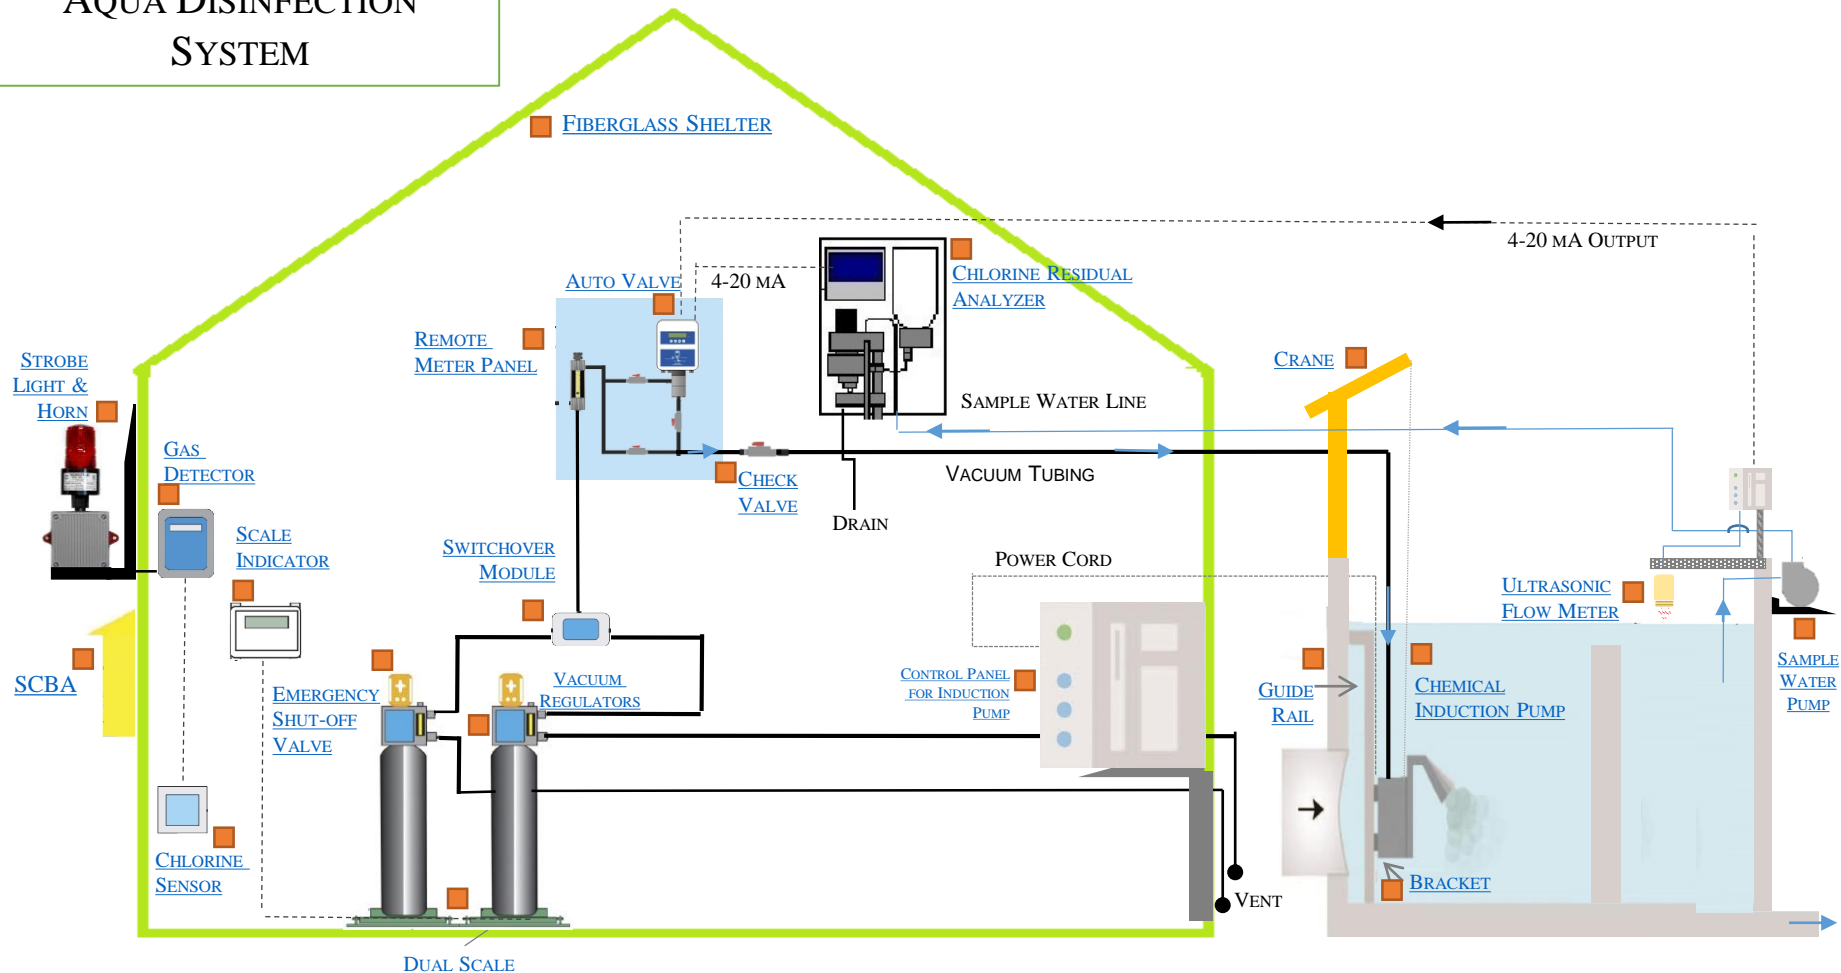

WASTEWATER DRAWING

WITH 150 LB CYLINDERS

COMPONENTS SOLD BY
AQUA DISINFECTION
SYSTEM

Water Chlorination and De-Chlorination Systems